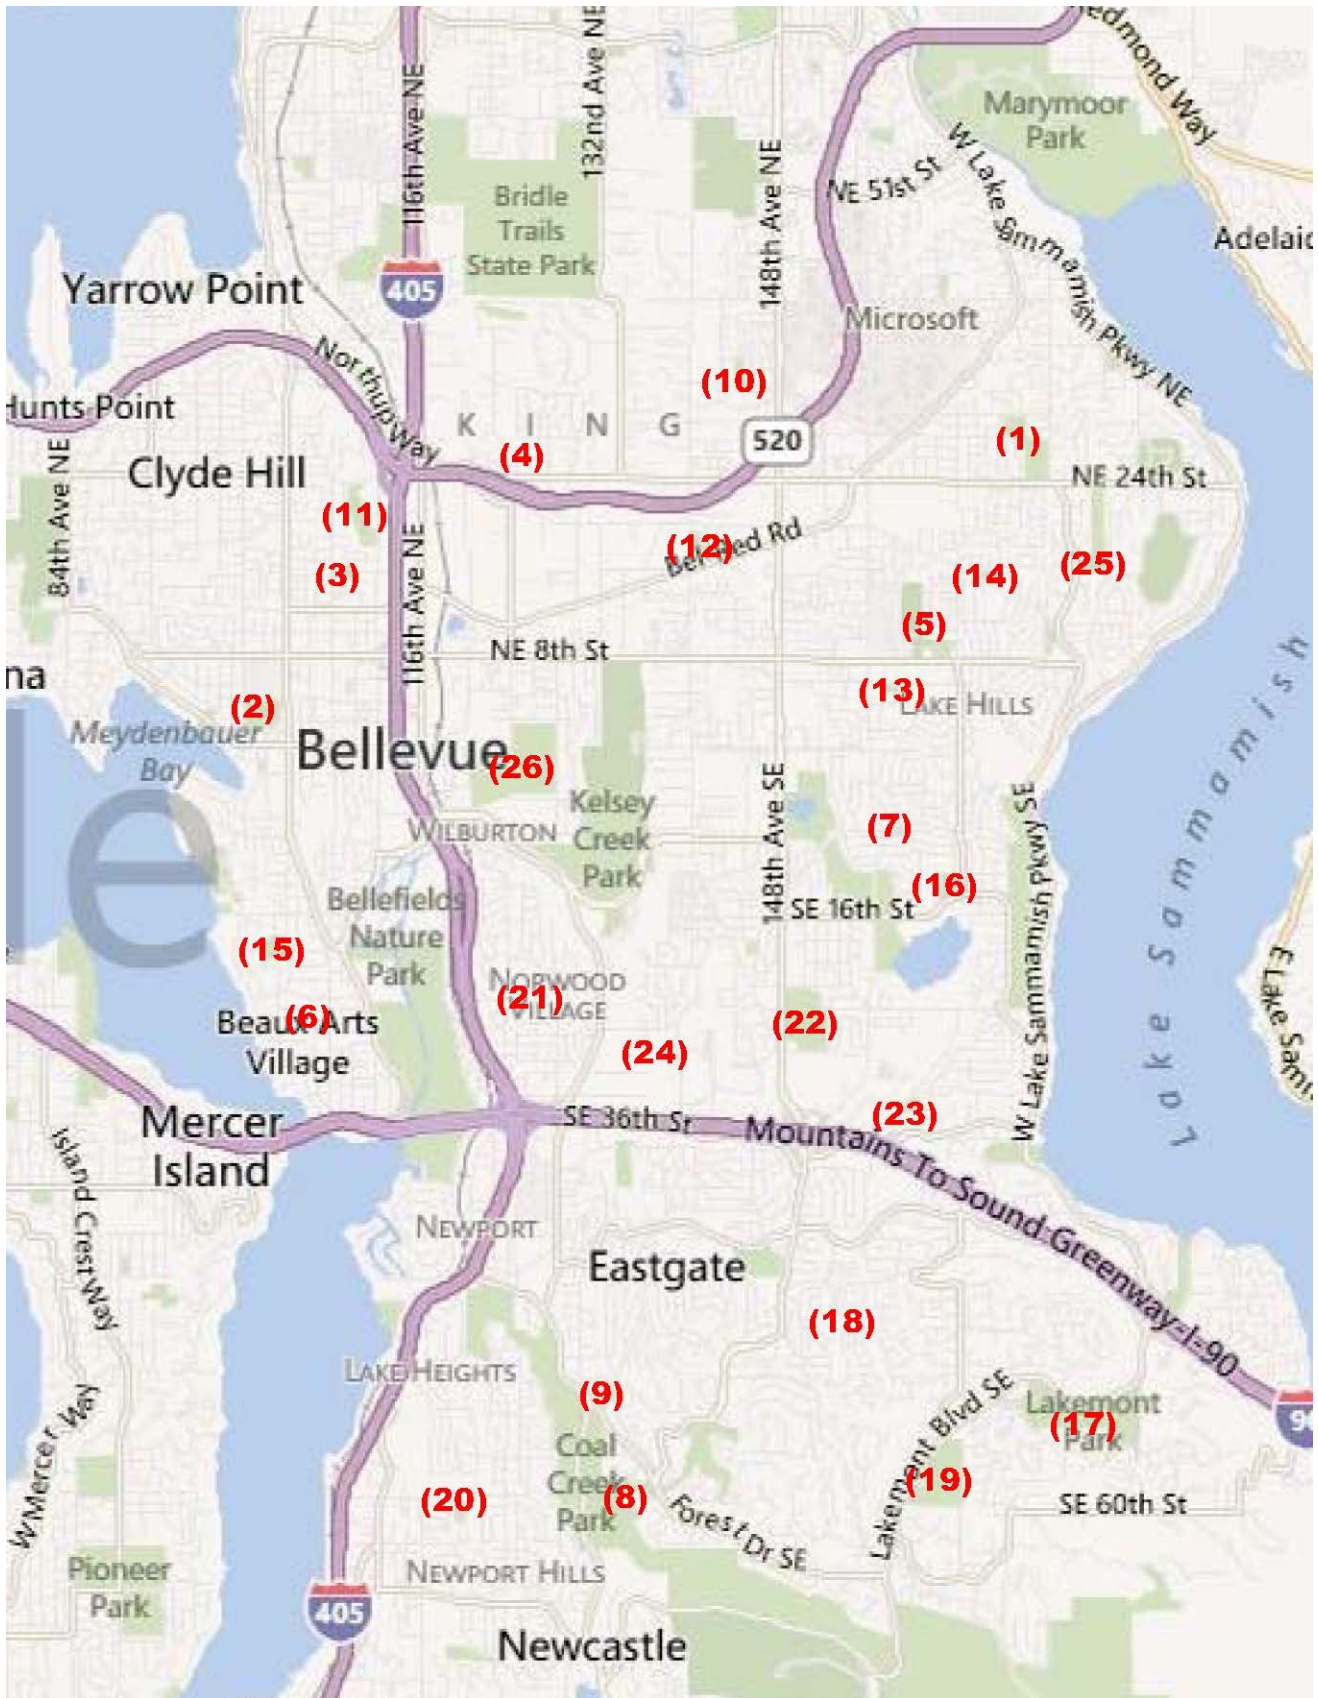

# BELLEVUE PARKS MAP LOCATOR